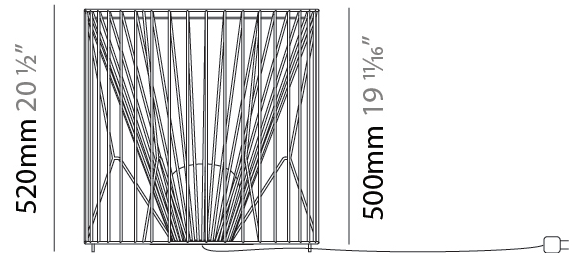

MARIOLA PORTABLE

E114034-

base number   Finish Options   Finish Options

1. To build a product code in our configurator select the specify button on the base model # product page
2. To build a manual product code on this datasheet choose from the options listed below in blue font and add the suffix to the base model #

GENERAL

Series: Mariola
Brand: Ole
Division: Exterior
Mounting Type: Portable
Mounting Location: Floor
Subcategory: Ambient

PHYSICAL

Shape: Drum
Diameter (mm): 500
Diameter (in): 19 11/16
Height (mm): 520
Height (in): 20 1/2
Light Distribution: Omnidirectional
Diffuser: PMMA - Opal
Fixture Finish: BEI / BLK / BLU / COG / DGN / GRY / MRN / MOC / MUS / OLV / SIL / STN / TER / WHI
Holder Finish: WHI / GSD
Accent Finish: WHI
Fixture Material: Fabric Cord / Metal
Cable Details: 220/100 Cord

ELECTRICAL

Number of Lamps: 1
Lamp Type: LED Retrofit
Lamp Shape: A19
Bulb Included: Bulb Not Included
Max. Wattage Per Lamp (W): 15
Lamp Base: E26
Input Voltage (V): 120

LED

OPTICAL

RATINGS AND CERTIFICATIONS

Certified By: Certified for North American Standards
IP rating: IP66

PROJECT
TYPE
SPECIFIER
QUANTITY
DATE

Ø500mm 19 11/16"