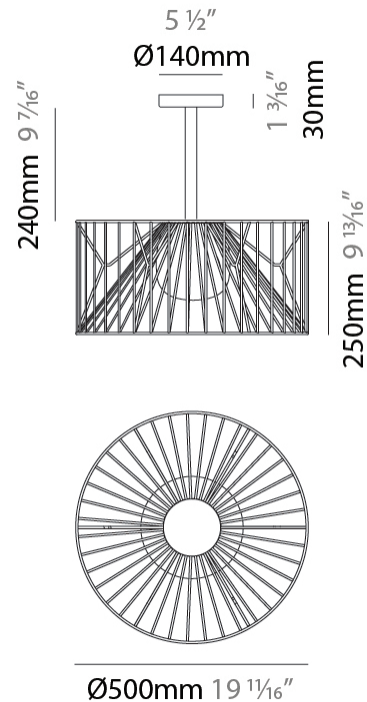

MARIOLA SURFACE

E112052-

base number   Finish Options   -   Finish Options

1. To build a product code in our configurator select the specify button on the base model # product page
2. To build a manual product code on this datasheet choose from the options listed below in blue font and add the suffix to the base model #

GENERAL

Series: Mariola
Brand: Ole
Division: Exterior
Mounting Type: Surface
Mounting Location: Ceiling
Subcategory: Ambient

PHYSICAL

Shape: Drum
Diameter (mm): 500
Diameter (in): 19 11/16
Height (mm): 490
Height (in): 19 5/16
Light Distribution: Omnidirectional
Fixture Finish: BEI / BLK / BLU / COG / DGN / GRY / MRN / MOC / MUS / OLV / SIL / STN / TER / WHI
Holder Finish: WHI / GSD
Accent Finish: WHI
Fixture Material: Fabric Cord / Metal

ELECTRICAL

Number of Lamps: 1
Lamp Type: LED Retrofit
Bulb Included: Bulb Included
Max. Wattage Per Lamp (W): 15
Lamp Base: E26
Input Voltage (V): 120

LED

OPTICAL

RATINGS AND CERTIFICATIONS

Certified By: Certified for North American Standards
IP rating: IP66

PROJECT
TYPE
SPECIFIER
QUANTITY
DATE