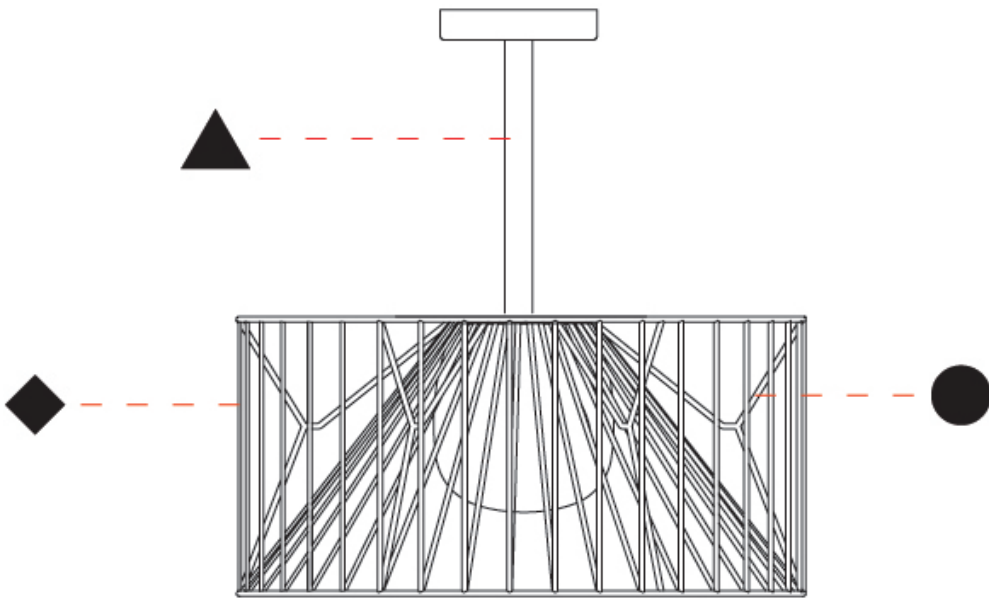

MARIOLA SURFACE

E112052-

PROJECT	_____
TYPE	_____
SPECIFIER	_____
QUANTITY	_____
DATE	_____

E